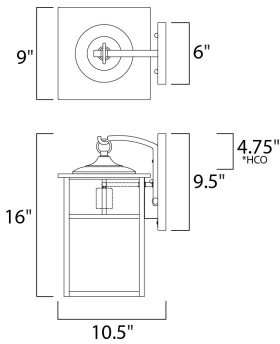

PRODUCT DESCRIPTION

Coldwater is a traditional, craftsman/mission style collection from Maxim Lighting International in Burnished with Honey glass.

MEASUREMENTS

DIMENSION : 9" W x 16" H x 10" Ext
BACK PLATE : 6" W x 9.5" H x 4.75" HCO
HANGING WEIGHT : 6.24 lb

LAMPING

INPUT VOLTAGE : 120V
LUMENS : 0 Rated
BULB : 1 x 60W Incandescent E26 Medium , 60W Total
BULB INCLUDED : (Not Included)
DIMMABLE : Yes

FINISHES OPTION

- Acid Verde
- Black
- Burnished
- Pewter

GLASS

White WT

MATERIAL

Aluminum + Glass

RATINGS

cETLus
Wet Location

ADDITIONAL

RATED LIFE 2500 Hours
OPERATING TEMPERATURE:
-20°C (-4°F), 40°C (104°F)

Always consult a qualified electrician before installing any lighting product.