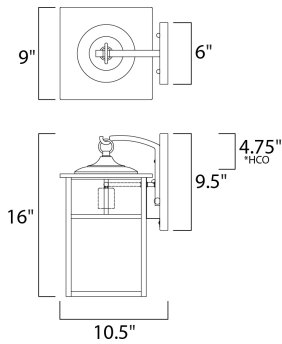

PRODUCT DESCRIPTION

Coldwater is a traditional, craftsman/mission style collection from Maxim Lighting International in Burnished with Honey glass.

MEASUREMENTS

DIMENSION : 9" W x 16" H x 10" Ext
BACK PLATE : 4.5" W x 9.5" H x 6" HCO
HANGING WEIGHT : 6.6 lb

LAMPING

LUMENS : 1,150 Rated
BULB : 1 x 100W Incandescent MB , 100W Total
BULB INCLUDED : (Not Included)
DIMMABLE : Yes
COLOR_TEMP : 2700K

FINISHES OPTION

- Acid Verde
- Black
- Burnished
- Pewter

GLASS

Honey HO

MATERIAL

Aluminum + Glass

RATINGS

cETLus
Wet Location

ADDITIONAL

RATED LIFE 2500 Hours
OPERATING TEMPERATURE:
-20°C (-4°F), 40°C (104°F)

Always consult a qualified electrician before installing any lighting product.