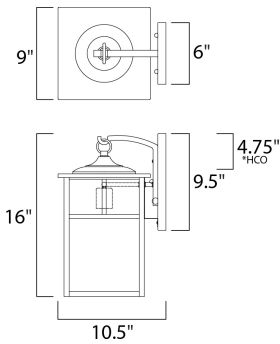

PRODUCT DESCRIPTION

Coldwater is a traditional, craftsman/mission style collection from Maxim Lighting International in Burnished with Honey glass.

MEASUREMENTS

DIMENSION : 9" W x 16" H x 10" Ext
BACK PLATE : 4.5" W x 9.5" H x 6" HCO
HANGING WEIGHT : 6.6 lb

LAMPING

LUMENS : 1,150 Rated
BULB : 1 x 100W Incandescent MB , 100W Total
BULB INCLUDED : (Not Included)
DIMMABLE : Yes
COLOR_TEMP : 2700K

FINISHES OPTION

- Acid Verde
- Black
- Burnished
- Pewter

GLASS

Honey HO

MATERIAL

Aluminum + Glass

RATINGS

cETLus
Wet Location

ADDITIONAL

RATED LIFE 2500 Hours
OPERATING TEMPERATURE:
-20°C (-4°F), 40°C (104°F)

Always consult a qualified electrician before installing any lighting product.