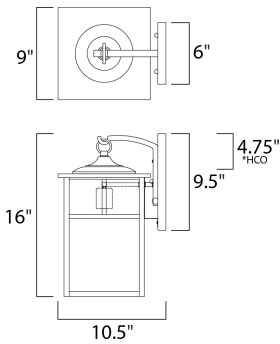

PRODUCT DESCRIPTION

Coldwater is a traditional, craftsman/mission style collection from Maxim Lighting International in Burnished with Honey glass.

MEASUREMENTS

DIMENSION : 9" W x 16" H x 10" Ext
BACK PLATE : 4.5" W x 9.5" H x 6" HCO
HANGING WEIGHT : 6.6 lb

LAMPING

LUMENS : 1,150 Rated
BULB : 1 x 100W Incandescent MB , 0W Total
BULB INCLUDED : (Not Included)
DIMMABLE : Yes
COLOR_TEMP : 2700K

GLASS

Honey HO

MATERIAL

Aluminum + Glass

RATINGS

cETLus
Wet Location

ADDITIONAL

RATED LIFE 2500 Hours
OPERATING TEMPERATURE:
-20°C (-4°F), 40°C (104°F)

Always consult a qualified electrician before installing any lighting product.