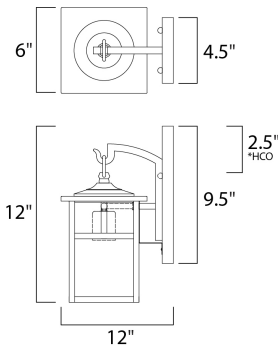

PRODUCT DESCRIPTION

Coldwater is a traditional, craftsman/mission style collection from Maxim Lighting International in Burnished with Honey glass.

MEASUREMENTS

DIMENSION : 6" W x 12" H x 8.5" Ext
BACK PLATE : 4.5" W x 9.5" H x 2.5" HCO
HANGING WEIGHT : 2.2 lb

LAMPING

LUMENS : 1,150 Rated
BULB : 1 x 100W Incandescent MB , 100W Total
BULB INCLUDED : (Not Included)
DIMMABLE : Yes
COLOR_TEMP : 2700K

FINISHES OPTION

- Acid Verde
- Black
- Burnished
- Pewter

GLASS

Honey HO

MATERIAL

Aluminum + Glass

RATINGS

cETLus
Wet Location

ADDITIONAL

RATED LIFE 2500 Hours
OPERATING TEMPERATURE:
-20°C (-4°F), 40°C (104°F)

Always consult a qualified electrician before installing any lighting product.