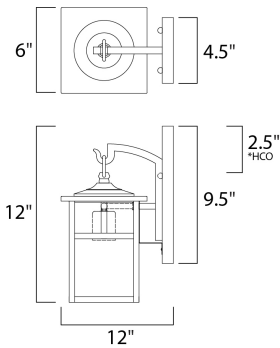

PRODUCT DESCRIPTION

Coldwater is a traditional, craftsman/mission style collection from Maxim Lighting International in Burnished with Honey glass.

MEASUREMENTS

DIMENSION : 6" W x 12" H x 8.5" Ext
BACK PLATE : 4.5" W x 9.5" H x 2.5" HCO
HANGING WEIGHT : 3.3 lb

LAMPING

LUMENS : 1,150 Rated
BULB : 1 x 100W Incandescent MB , 100W Total
BULB INCLUDED : (Not Included)
DIMMABLE : Yes
COLOR_TEMP : 2700K

FINISHES OPTION

- Acid Verde
- Black
- Burnished
- Pewter

GLASS

Honey HO

MATERIAL

Aluminum + Glass

RATINGS

cETLus
Wet Location

ADDITIONAL

RATED LIFE 2500 Hours
OPERATING TEMPERATURE:
-20°C (-4°F), 40°C (104°F)

Always consult a qualified electrician before installing any lighting product.