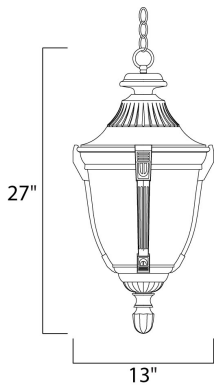

PRODUCT DESCRIPTION

Wakefield Cast is a traditional, Mediterranean style collection from Maxim Lighting International in two finishes, Pewter or Empire Bronze, with Marble glass.

MEASUREMENTS

DIMENSION : 13" W x 27" H
 HANGING WEIGHT : 10.45 lb