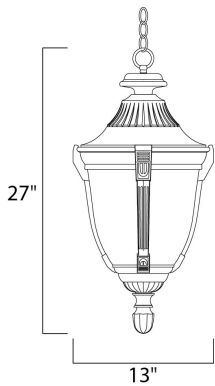

PRODUCT DESCRIPTION

Wakefield Cast is a traditional, Mediterranean style collection from Maxim Lighting International in two finishes, Pewter or Empire Bronze, with Marble glass.

MEASUREMENTS

DIMENSION : 13" W x 27" H
 HANGING WEIGHT : 10.45 lb