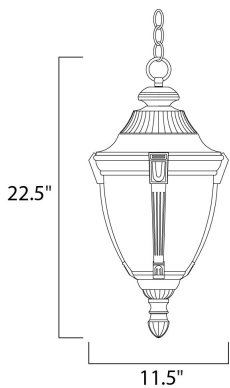

RATED LIFE 2500 Hours  
 OPERATING TEMPERATURE:  
 -20°C (-4°F), 40°C (104°F)

**MEASUREMENTS**

DIMENSION : 11.5" W x 22.5" H  
 HANGING WEIGHT : 8.14 lb

**LAMPING**

LUMENS : 1,570 Rated  
 BULB : 1 x 150W Incandescent MB , 0W Total  
 BULB INCLUDED : (Not Included)  
 DIMMABLE :  
 COLOR\_TEMP : 2700K