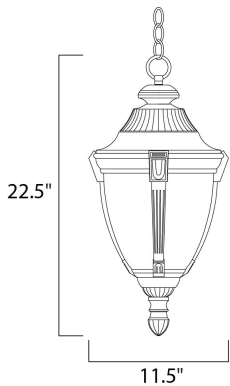

MEASUREMENTS

DIMENSION : 11.5" W x 22.5" H
HANGING WEIGHT : 8.14 lb

LAMPING

INPUT VOLTAGE : 120V
LUMENS : 1,570 Rated
BULB : 1 x 60W Incandescent E26 Medium , 60W Total
BULB INCLUDED : (Not Included)
DIMMABLE : Standard Dimmer
COLOR_TEMP : 2700K