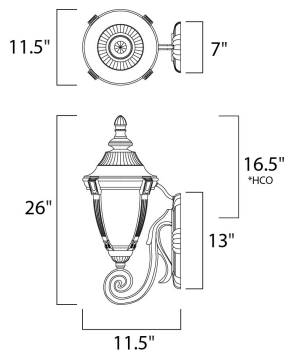

PRODUCT DESCRIPTION

Wakefield Cast is a traditional, Mediterranean style collection from Maxim Lighting International in two finishes, Pewter or Empire Bronze, with Marble glass.

MEASUREMENTS

DIMENSION : 11.5" W x 26" H x 11.5" Ext
BACK PLATE : 7" W x 13" H x 16.5" HCO
HANGING WEIGHT : 9.9 lb

LAMPING

LUMENS : 1,570 Rated
BULB : 1 x 150W Incandescent MB , 0W Total
BULB INCLUDED : (Not Included)
DIMMABLE :
COLOR_TEMP : 2700K

FINISHES OPTION

GLASS

Marble MR

MATERIAL

Die Cast Aluminum

RATINGS

Wet Location

ADDITIONAL

RATED LIFE 2500 Hours
OPERATING TEMPERATURE:
-20°C (-4°F), 40°C (104°F)

Always consult a qualified electrician before installing any lighting product.