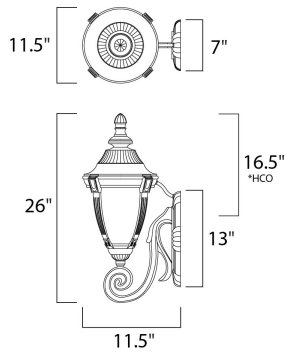

PRODUCT DESCRIPTION

Wakefield Cast is a traditional, Mediterranean style collection from Maxim Lighting International in two finishes, Pewter or Empire Bronze, with Marble glass.

MEASUREMENTS

DIMENSION : 11.5" W x 26" H x 11.5" Ext
BACK PLATE : 7" W x 13" H x 16.5" HCO
HANGING WEIGHT : 10.01 lb

LAMPING

INPUT VOLTAGE : 120V
LUMENS : 1,570 Rated
BULB : 1 x 60W Incandescent MB , 60W Total
BULB INCLUDED : (Not Included)
DIMMABLE : Standard Dimmer
COLOR_TEMP : 2700K

FINISHES OPTION

- Empire Bronze
- Pewter

GLASS

Marble MR

MATERIAL

Die Cast Aluminum

RATINGS

Wet Location

ADDITIONAL

RATED LIFE 2500 Hours
OPERATING TEMPERATURE:
-20°C (-4°F), 40°C (104°F)

Always consult a qualified electrician before installing any lighting product.