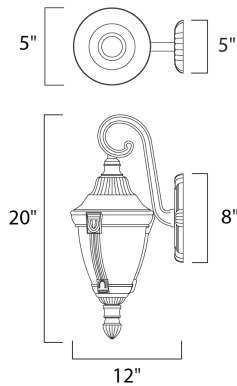

PRODUCT DESCRIPTION

Wakefield Cast is a traditional, Mediterranean style collection from Maxim Lighting International in two finishes, Pewter or Empire Bronze, with Marble glass.

MEASUREMENTS

DIMENSION : 8" W x 20" H x 12" Ext
 BACK PLATE : 5" W x 8" H x 9" HCO
 HANGING WEIGHT : 4.51 lb