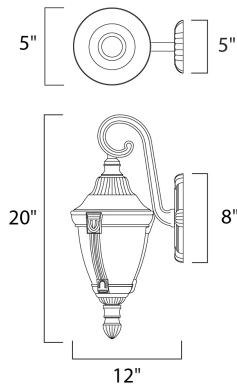

PRODUCT DESCRIPTION

Wakefield Cast is a traditional, Mediterranean style collection from Maxim Lighting International in two finishes, Pewter or Empire Bronze, with Marble glass.

MEASUREMENTS

DIMENSION : 8" W x 20" H x 12" Ext
 BACK PLATE : 5" W x 8" H x 9" HCO
 HANGING WEIGHT : 5.51 lb