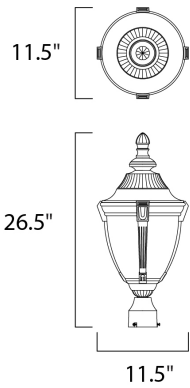

PRODUCT DESCRIPTION

Wakefield Cast is a traditional, Mediterranean style collection from Maxim Lighting International in two finishes, Pewter or Empire Bronze, with Marble glass.

MEASUREMENTS

DIMENSION : 11.5" W x 26.5" H
 HANGING WEIGHT : 7.04 lb