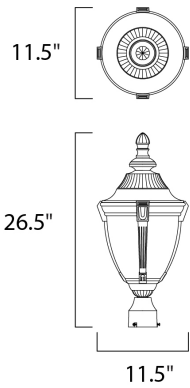

**PRODUCT DESCRIPTION**

Wakefield Cast is a traditional, Mediterranean style collection from Maxim Lighting International in two finishes, Pewter or Empire Bronze, with Marble glass.

**MEASUREMENTS**

DIMENSION : 11.5" W x 26.5" H  
 HANGING WEIGHT : 7.04 lb