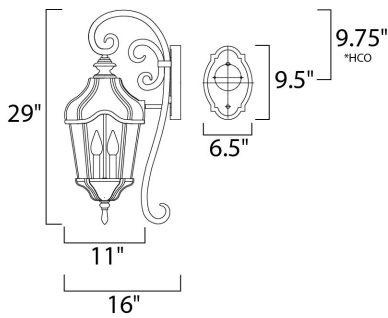

PRODUCT DESCRIPTION

Maxim Lighting's Garden VX Collection is made with Vivex, a material twice the strength of resin, is non-corrosive, UV resistant and backed with a 5-Year Limited Warranty. Garden VX features our Oriental Bronze finish and Water Glass.

MEASUREMENTS

- DIMENSION : 11" W x 29" H x 16" Ext
- BACK PLATE : 6.5" W x 9.5" H x 9.75" HCO
- HANGING WEIGHT : 11.77 lb

LAMPING

- INPUT VOLTAGE : 120V
- LUMENS : 2,016 Rated
- BULB : 3 x 60W Incandescent E12 Candelabra , 180W Total
- BULB INCLUDED : (Not Included)
- DIMMABLE : Yes
- COLOR_TEMP : 2700K

FINISHES OPTION

- Oriental Bronze

GLASS

Water Glass WG

MATERIAL

Vivex

RATINGS

Wet Location

ADDITIONAL

RATED LIFE 1500 Hours

Always consult a qualified electrician before installing any lighting product.