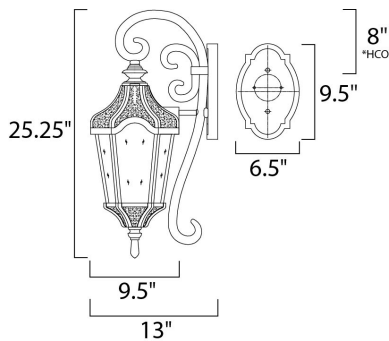

PRODUCT DESCRIPTION

Maxim Lighting's Garden VX Collection is made with Vivex, a material twice the strength of resin, is non-corrosive, UV resistant and backed with a 5-Year Limited Warranty. Garden VX features our Oriental Bronze finish and Water Glass.

MEASUREMENTS

- DIMENSION : 9.5" W x 25.25" H x 13" Ext
- BACK PLATE : 6.5" W x 9.5" H x 8" HCO
- HANGING WEIGHT : 8.70817 lb

LAMPING

- INPUT VOLTAGE : 120V
- LUMENS : 0 Rated
- BULB : 3 x 60W Incandescent E12 Candelabra , 180W Total
- BULB INCLUDED : (Not Included)
- DIMMABLE : Yes

FINISHES OPTION

- Oriental Bronze

GLASS

Water Glass WG

MATERIAL

Vivex

RATINGS

Wet Location
CA Title 24

ADDITIONAL

INSTALL UP/DOWN: Up

Always consult a qualified electrician before installing any lighting product.