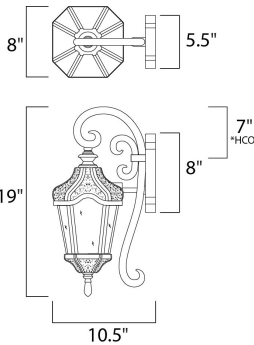

MEASUREMENTS

DIMENSION : 8" W x 19" H x 10.5" Ext
BACK PLATE : 5.5" W x 8" H x 7" HCO
HANGING WEIGHT : 5.5115 lb

LAMPING

INPUT VOLTAGE : 120V
LUMENS : 1,150 Rated
BULB : 1 x 60W Incandescent E26 Medium , 60W Total
BULB INCLUDED : (Not Included)
DIMMABLE : Standard Dimmer
COLOR_TEMP : 2700K

Always consult a qualified electrician before installing any lighting product.