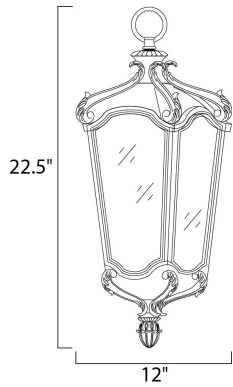

MEASUREMENTS

DIMENSION : 12" W x 22.5" H
 HANGING WEIGHT : 7.94 lb

LAMPING

INPUT VOLTAGE : 120V
 LUMENS : 2,016 Rated
 BULB : 3 x 40W Incandescent CA , 120W Total
 DIMMABLE : Standard Dimmer
 COLOR_TEMP : 2700K