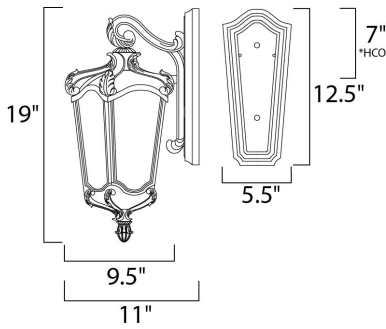

PRODUCT DESCRIPTION

Maxim Lighting's Bastille VX Collection is made with Vivex, a material twice the strength of resin, is non-corrosive, UV resistant and backed with a 5-Year Limited Warranty. Bastille VX features our Walnut finish and Night Shade glass.

MEASUREMENTS

- DIMENSION : 9.5" W x 19" H x 11" Ext
- BACK PLATE : 5.5" W x 12.5" H x 6.88" HCO
- HANGING WEIGHT : 6.39 lb

LAMPING

- INPUT VOLTAGE : 120V
- LUMENS : 1,344 Rated
- BULB : 2 x 60W Incandescent CA , 120W Total
- DIMMABLE : Standard Dimmer
- COLOR_TEMP : 2700K

FINISHES OPTION

- Walnut

GLASS

Clear Night CN

MATERIAL

Vivex

RATINGS

Wet Location

ADDITIONAL

RATED LIFE 1500 Hours

Always consult a qualified electrician before installing any lighting product.