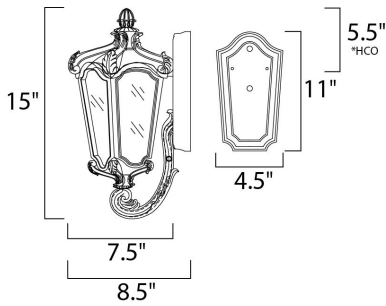

PRODUCT DESCRIPTION

Maxim Lighting's Bastille VX Collection is made with Vivex, a material twice the strength of resin, is non-corrosive, UV resistant and backed with a 5-Year Limited Warranty. Bastille VX features our Walnut finish and Night Shade glass.

MEASUREMENTS

- DIMENSION : 7.5" W x 15" H x 8.5" Ext
- BACK PLATE : 4.5" W x 11" H x 5.5" HCO
- HANGING WEIGHT : 3.75 lb

LAMPING

- INPUT VOLTAGE : 120V
- LUMENS : 1,344 Rated
- BULB : 2 x 60W Incandescent CA , 120W Total
- DIMMABLE : Standard Dimmer
- COLOR_TEMP : 2700K

FINISHES OPTION

- Walnut

GLASS

Clear Night CN

MATERIAL

Vivex

RATINGS

Wet Location

ADDITIONAL

RATED LIFE 1500 Hours

Always consult a qualified electrician before installing any lighting product.