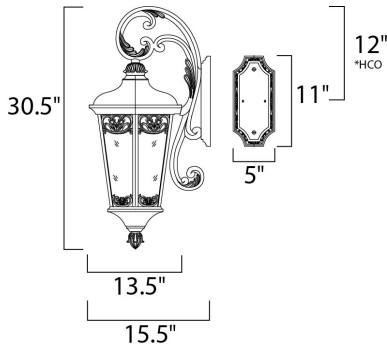

PRODUCT DESCRIPTION

Maxim Lighting's Lexington VX Collection is made with Vivex, a material twice the strength of resin, is non-corrosive, UV resistant and backed with a 5-Year Limited Warranty. Lexington VX features our Colonial Umber finish and Night Shade glass.

MEASUREMENTS

- DIMENSION : 13.5" W x 30.25" H x 15.25" Ext
- BACK PLATE : 5" W x 11" H x 12" HCO
- HANGING WEIGHT : 13.67 lb

LAMPING

- INPUT VOLTAGE : 120V
- LUMENS : 2,016 Rated
- BULB : 3 x 40W Incandescent E12 Candelabra , 120W Total
- BULB INCLUDED : (Not Included)
- DIMMABLE : Yes

FINISHES OPTION

- Colonial Umber

GLASS

- Night Shade NS

MATERIAL

- Vivex Resin Composite + Glass

RATINGS

- cETLus
- Wet Location

ADDITIONAL

- RATED LIFE 1500 Hours
- OPERATING TEMPERATURE: -20°C (-4°F), 40°C (104°F)

Always consult a qualified electrician before installing any lighting product.