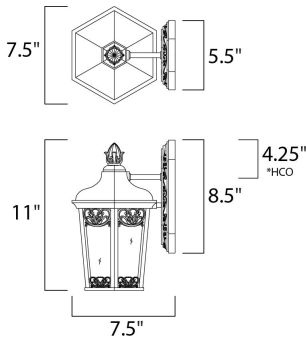

PRODUCT DESCRIPTION

Maxim Lighting's Lexington VX Collection is made with Vivex, a material twice the strength of resin, is non-corrosive, UV resistant and backed with a 5-Year Limited Warranty. Lexington VX features our Colonial Umber finish and Night Shade glass.

MEASUREMENTS

- DIMENSION : 7.5" W x 11" H x 7.5" Ext
- BACK PLATE : 5.5" W x 8.5" H x 4.25" HCO
- HANGING WEIGHT : 3.09 lb

LAMPING

- INPUT VOLTAGE : 120V
- LUMENS : 1,150 Rated
- BULB : 1 x 60W Incandescent E26 Medium , 60W Total
- BULB INCLUDED : (Not Included)
- DIMMABLE : Yes

FINISHES OPTION

- Colonial Umber

GLASS

- Night Shade NS

MATERIAL

- Vivex Resin Composite + Glass

RATINGS

- cETLus
- Wet Location

ADDITIONAL

- RATED LIFE 2500 Hours
- OPERATING TEMPERATURE: -20°C (-4°F), 40°C (104°F)

Always consult a qualified electrician before installing any lighting product.