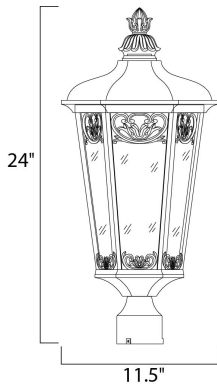

**MEASUREMENTS**

DIMENSION : 11.5" L x 11.5" W x 24.25" H  
 HANGING WEIGHT : 7.28 lb

**LAMPING**

INPUT VOLTAGE : 120V  
 LUMENS : 2,016 Rated  
 BULB : 3 x 40W Incandescent E12 Candelabra , 120W Total  
 BULB INCLUDED : (Not Included)  
 DIMMABLE : Yes