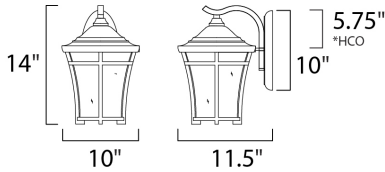

*height from center of outlet to the top of the fixture

MEASUREMENTS

- DIMENSION : 10" W x 14" H x 11.5" Ext
- BACK PLATE : 5.25" W x 10" H x 5.75" HCO
- HANGING WEIGHT : 5.55 lb

LAMPING

- INPUT VOLTAGE : 120V
- LUMENS : 1,150 Rated
- BULB : 1 x 60W Incandescent E26 Medium , 60W Total
- BULB INCLUDED : (Not Included)
- DIMMABLE : Yes