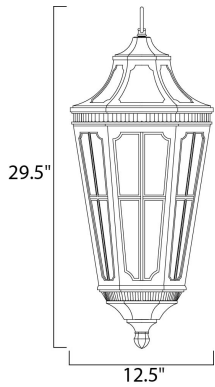

MEASUREMENTS

DIMENSION : 12.5" L x 12.5" W x 29.5" H
 HANGING WEIGHT : 9.92 lb

LAMPING

INPUT VOLTAGE : 120V
 LUMENS : 2,016 Rated
 BULB : 3 x 40W Incandescent E12 Candelabra , 120W Total
 BULB INCLUDED : (Not Included)
 DIMMABLE : Yes