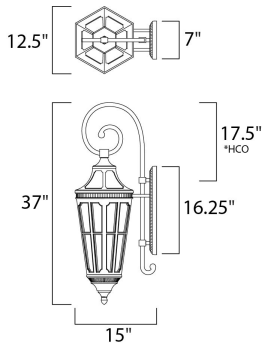

PRODUCT DESCRIPTION

Maxim Lighting's Beacon Hill VX Collection is made with Vivex, a material twice the strength of resin, is non-corrosive, UV resistant and backed with a 5-Year Limited Warranty. Beacon Hill VX features our Sienna finish and Seedy glass.

MEASUREMENTS

DIMENSION : 12.5" W x 37" H x 15" Ext
BACK PLATE : 7" W x 16.25" H x 17.5" HCO
HANGING WEIGHT : 11.68 lb

LAMPING

INPUT VOLTAGE : 120V
LUMENS : 2,016 Rated
BULB : 3 x 40W Incandescent E12 Candelabra , 120W Total
BULB INCLUDED : (Not Included)
DIMMABLE : Yes

FINISHES OPTION

■ Sienna

GLASS

Seedy CD

MATERIAL

Vivex Resin Composite

RATINGS

cETLus
Wet Location

ADDITIONAL

RATED LIFE 1500 Hours
OPERATING TEMPERATURE:
-20°C (-4°F), 40°C (104°F)

Always consult a qualified electrician before installing any lighting product.