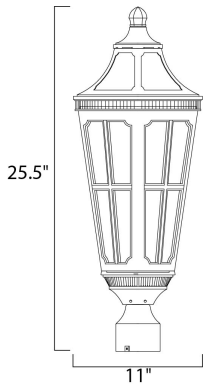

**MEASUREMENTS**

DIMENSION : 11" L x 11" W x 25.5" H  
 HANGING WEIGHT : 6.61 lb

**LAMPING**

INPUT VOLTAGE : 120V  
 LUMENS : 2,016 Rated  
 BULB : 3 x 40W Incandescent E12 Candelabra , 120W Total  
 BULB INCLUDED : (Not Included)  
 DIMMABLE : Yes