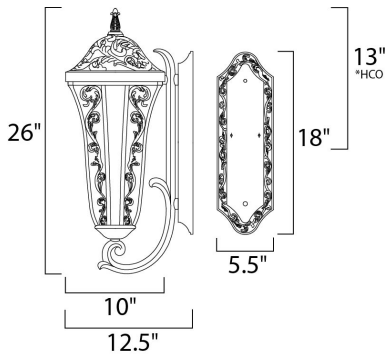

PRODUCT DESCRIPTION

Maxim Lighting's Montecito VX Collection is made with Vivex, a material twice the strength of resin, is non-corrosive, UV resistant and backed with a 5-Year Limited Warranty. Montecito VX features our Tortoise finish and Water Glass.

MEASUREMENTS

- DIMENSION : 10" W x 26.5" H x 12.5" Ext
- BACK PLATE : 5.5" W x 18" H x 13" HCO
- HANGING WEIGHT : 10.58 lb

LAMPING

- INPUT VOLTAGE : 120V
- LUMENS : 2,016 Rated
- BULB : 3 x 60W Incandescent E12 Candelabra , 180W Total
- DIMMABLE : Standard Dimmer
- COLOR_TEMP : 2700K

FINISHES OPTION

- Tortoise

GLASS

Water Glass WG

MATERIAL

Vivex

RATINGS

Wet Location

ADDITIONAL

RATED LIFE 1500 Hours

Always consult a qualified electrician before installing any lighting product.