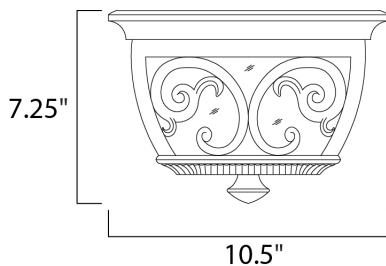

MEASUREMENTS

DIMENSION : 10.5" L x 10.5" W x 7.25" H
 HANGING WEIGHT : 8.16 lb

LAMPING

INPUT VOLTAGE : 120V
 LUMENS : 1,344 Rated
 BULB : 2 x 60W Incandescent E26 Medium , 120W Total
 BULB INCLUDED : (Not Included)
 DIMMABLE : Yes