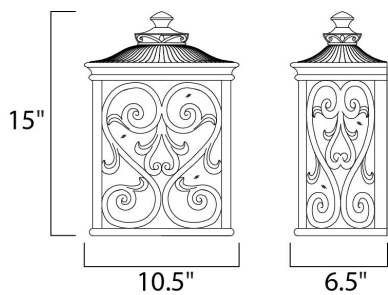

MEASUREMENTS

DIMENSION : 10.5" W x 15" H x 6.5" Ext
 BACK PLATE : 8.75" W x 11.5" H x 9.5" HCO
 HANGING WEIGHT : 6.39 lb

LAMPING

INPUT VOLTAGE : 120V
 LUMENS : 1,344 Rated
 BULB : 2 x 60W Incandescent E26 Medium , 120W Total
 BULB INCLUDED : (Not Included)
 DIMMABLE : Yes