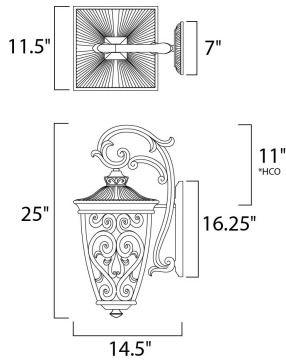

PRODUCT DESCRIPTION

Maxim Lighting's Newbury VX Collection is made with Vivex, a material twice the strength of resin, is non-corrosive, UV resistant and backed with a 5-Year Limited Warranty. Newbury VX features our Oriental Bronze finish and Seedy glass.

MEASUREMENTS

- DIMENSION : 11.5" W x 25" H x 14.5" Ext
- BACK PLATE : 7" W x 16.25" H x 11" HCO
- HANGING WEIGHT : 14.33 lb

LAMPING

- INPUT VOLTAGE : 120V
- LUMENS : 2,016 Rated
- BULB : 3 x 40W Incandescent E12 Candelabra , 180W Total
- BULB INCLUDED : (Not Included)
- DIMMABLE : Yes

FINISHES OPTION

- Oriental Bronze

GLASS

Seedy CD

MATERIAL

Vivex Resin Composite

RATINGS

cETLus
Wet Location

ADDITIONAL

RATED LIFE 1500 Hours
OPERATING TEMPERATURE:
-20°C (-4°F), 40°C (104°F)

Always consult a qualified electrician before installing any lighting product.