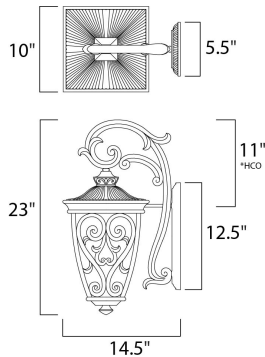

PRODUCT DESCRIPTION

Maxim Lighting's Newbury VX Collection is made with Vivex, a material twice the strength of resin, is non-corrosive, UV resistant and backed with a 5-Year Limited Warranty. Newbury VX features our Oriental Bronze finish and Seedy glass.

MEASUREMENTS

DIMENSION : 10" W x 23" H x 14.5" Ext
BACK PLATE : 5.5" W x 12.5" H x 11" HCO
HANGING WEIGHT : 10.36 lb

LAMPING

INPUT VOLTAGE : 120V
LUMENS : 2,016 Rated
BULB : 3 x 40W Incandescent E12 Candelabra , 180W Total
BULB INCLUDED : (Not Included)
DIMMABLE : Yes

FINISHES OPTION

Oriental Bronze

GLASS

Seedy CD

MATERIAL

Vivex Resin Composite

RATINGS

cETLus
Wet Location

ADDITIONAL

RATED LIFE 1500 Hours
OPERATING TEMPERATURE:
-20°C (-4°F), 40°C (104°F)

Always consult a qualified electrician before installing any lighting product.