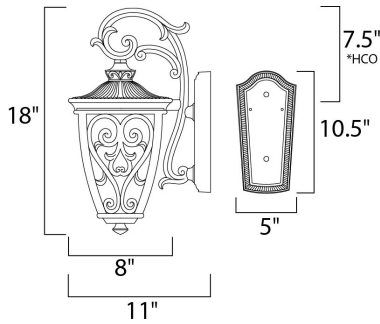

MEASUREMENTS

- DIMENSION : 8" W x 18" H x 11" Ext
- BACK PLATE : 5" W x 10.5" H x 7.5" HCO
- HANGING WEIGHT : 5.95 lb

LAMPING

- INPUT VOLTAGE : 120V
- LUMENS : 1,344 Rated
- BULB : 2 x 60W Incandescent E12 Candelabra , 120W Total
- BULB INCLUDED : (Not Included)
- DIMMABLE : Yes

*height from center of outlet to the top of the fixture

FINISHES OPTION

- Oriental Bronze

GLASS

Seedy CD

MATERIAL

Vivex Resin Composite

RATINGS