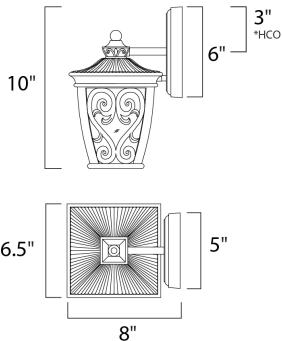

MEASUREMENTS

DIMENSION : 6.5" W x 10" H x 8" Ext
BACK PLATE : 5" W x 6" H x 3" HCO
HANGING WEIGHT : 3 lb

LAMPING

INPUT VOLTAGE : 120V
LUMENS : 1,150 Rated
BULB : 1 x 60W Incandescent E26 Medium , 60W Total
BULB INCLUDED : (Not Included)
DIMMABLE : Yes

Always consult a qualified electrician before installing any lighting product.