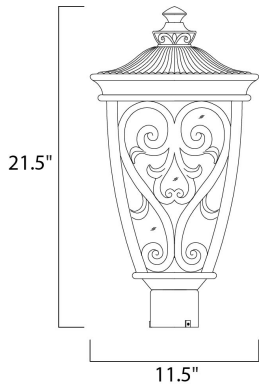

MEASUREMENTS

DIMENSION : 11.5" L x 11.5" W x 21.5" H
 HANGING WEIGHT : 10.14 lb

LAMPING

INPUT VOLTAGE : 120V
 LUMENS : 2,016 Rated
 BULB : 3 x 40W Incandescent E12 Candelabra , 180W Total
 BULB INCLUDED : (Not Included)
 DIMMABLE : Yes