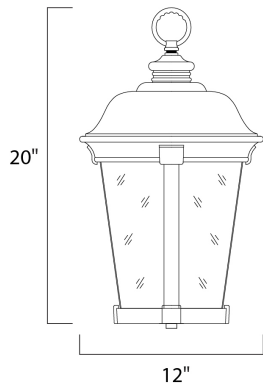

MEASUREMENTS

DIMENSION : 12" L x 12" W x 20" H
 MAX OAH : 95" OAH
 HANGING WEIGHT : 9.37 lb

LAMPING

INPUT VOLTAGE : 120V
 LUMENS : 2,016 Rated
 BULB : 3 x 40W Incandescent E12 Candelabra , 120W Total
 BULB INCLUDED : (Not Included)
 DIMMABLE : Yes