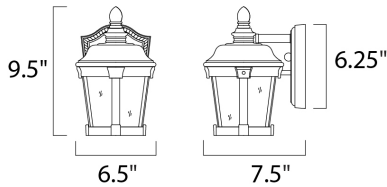

MEASUREMENTS

DIMENSION : 6.5" W x 9.5" H x 7.5" Ext
 BACK PLATE : 5.25" W x 6.25" H x 4" HCO
 HANGING WEIGHT : 3.68 lb

LAMPING

INPUT VOLTAGE : 120V
 LUMENS : 672 Rated
 BULB : 1 x 60W Incandescent E26 Medium , 60W Total
 BULB INCLUDED : (Not Included)
 DIMMABLE : Yes