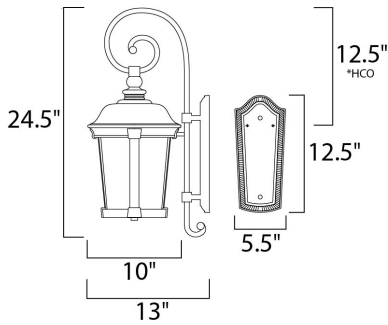

PRODUCT DESCRIPTION

Maxim Lighting's Dover VX Collection is made with Vivex, a material twice the strength of resin, is non-corrosive, UV resistant and backed with a 5-Year Limited Warranty. Dover VX features our Bronze finish and Seedy glass.

MEASUREMENTS

DIMENSION : 10" W x 24.5" H x 13" Ext
BACK PLATE : 5.5" W x 12.5" H x 12.5" HCO
HANGING WEIGHT : 13.88898 lb

LAMPING

INPUT VOLTAGE : 120V
LUMENS : 2,016 Rated
BULB : 3 x 60W Incandescent E12 Candelabra , 180W Total
BULB INCLUDED : (Not Included)
DIMMABLE : Yes

FINISHES OPTION

Bronze

GLASS

Seedy CD

MATERIAL

Vivex Resin Composite + Glass

RATINGS

cETLus
Wet Location

ADDITIONAL

RATED LIFE 1500 Hours
OPERATING TEMPERATURE:
-20°C (-4°F), 40°C (104°F)

Always consult a qualified electrician before installing any lighting product.