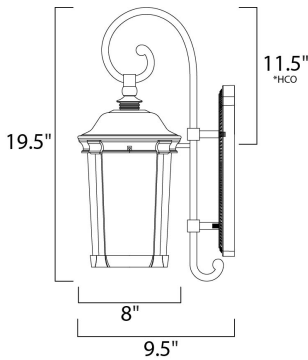

PRODUCT DESCRIPTION

Maxim Lighting's Dover VX Collection is made with Vivex, a material twice the strength of resin, is non-corrosive, UV resistant and backed with a 5-Year Limited Warranty. Dover VX features our Bronze finish and Seedy glass.

MEASUREMENTS

DIMENSION : 8" W x 19.5" H x 9.5" Ext
BACK PLATE : 5" W x 10.75" H x 11.5" HCO
HANGING WEIGHT : 7.83 lb

LAMPING

INPUT VOLTAGE : 120V
LUMENS : 1,150 Rated
BULB : 1 x 60W Incandescent E26 Medium , 60W Total
BULB INCLUDED : (Not Included)
DIMMABLE : Yes

FINISHES OPTION

Bronze

GLASS

Seedy CD

MATERIAL

Vivex Resin Composite + Glass

RATINGS

cETLus
Wet Location

ADDITIONAL

RATED LIFE 2500 Hours
OPERATING TEMPERATURE:
-20°C (-4°F), 40°C (104°F)

Always consult a qualified electrician before installing any lighting product.