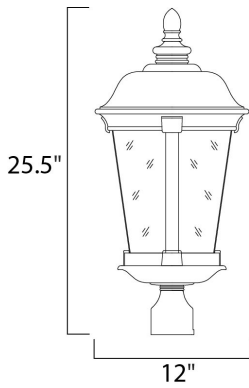

**ADDITIONAL**

RATED LIFE 1500 Hours  
OPERATING TEMPERATURE:  
-20°C (-4°F), 40°C (104°F)

**MEASUREMENTS**

DIMENSION : 12" L x 12" W x 25.5" H  
HANGING WEIGHT : 15.87 lb

**LAMPING**

INPUT VOLTAGE : 120V  
LUMENS : 2,016 Rated  
BULB : 3 x 60W Incandescent E12 Candelabra , 180W Total  
BULB INCLUDED : (Not Included)  
DIMMABLE : Yes