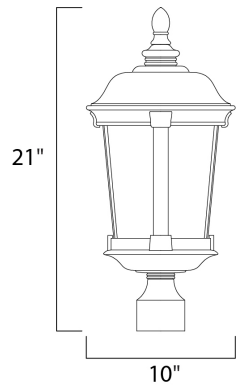

MEASUREMENTS

DIMENSION : 10" L x 10" W x 21" H
 HANGING WEIGHT : 9.9207 lb

LAMPING

INPUT VOLTAGE : 120V
 LUMENS : 2,016 Rated
 BULB : 3 x 60W Incandescent E12 Candelabra , 180W Total
 BULB INCLUDED : (Not Included)
 DIMMABLE : Yes