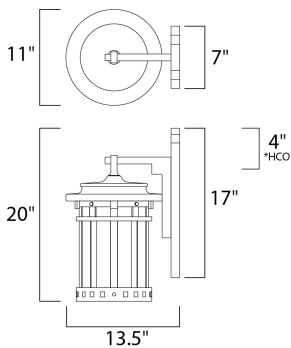

PRODUCT DESCRIPTION

Maxim Lighting's Santa Barbara VX Collection is made with Vivex, a material twice the strength of resin, is non-corrosive, UV resistant and backed with a 5-Year Limited Warranty. Santa Barbara VX features our Sienna finish and Seedy glass.

MEASUREMENTS

DIMENSION : 11" W x 20" H x 13.5" Ext
BACK PLATE : 7" W x 17" H x 4" HCO
HANGING WEIGHT : 11.66 lb

LAMPING

INPUT VOLTAGE : 120V
LUMENS : 2,016 Rated
BULB : 3 x 40W Incandescent E12 Candelabra , 120W Total
BULB INCLUDED : (Not Included)
DIMMABLE : Yes

FINISHES OPTION

Sienna

GLASS

Seedy CD

MATERIAL

Vivex Resin Composite + Glass

RATINGS

cETLus
Wet Location

ADDITIONAL

RATED LIFE 1500 Hours
OPERATING TEMPERATURE:
-20°C (-4°F), 40°C (104°F)

Always consult a qualified electrician before installing any lighting product.