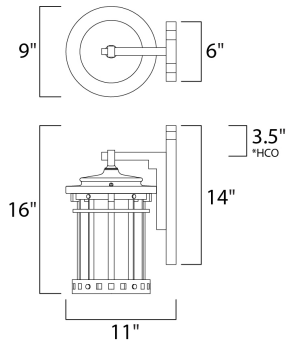

PRODUCT DESCRIPTION

Maxim Lighting's Santa Barbara VX Collection is made with Vivex, a material twice the strength of resin, is non-corrosive, UV resistant and backed with a 5-Year Limited Warranty. Santa Barbara VX features our Sienna finish and Seedy glass.

MEASUREMENTS

DIMENSION : 9" W x 16" H x 11" Ext
BACK PLATE : 6" W x 14" H x 3.5" HCO
HANGING WEIGHT : 12.79 lb

LAMPING

INPUT VOLTAGE : 120V
LUMENS : 2,016 Rated
BULB : 3 x 40W Incandescent E12 Candelabra , 120W Total
BULB INCLUDED : (Not Included)
DIMMABLE : Yes

FINISHES OPTION

Sienna

GLASS

Seedy CD

MATERIAL

Vivex Resin Composite + Glass

RATINGS

cETLus
Wet Location

ADDITIONAL

RATED LIFE 1500 Hours
OPERATING TEMPERATURE:
-20°C (-4°F), 40°C (104°F)

Always consult a qualified electrician before installing any lighting product.