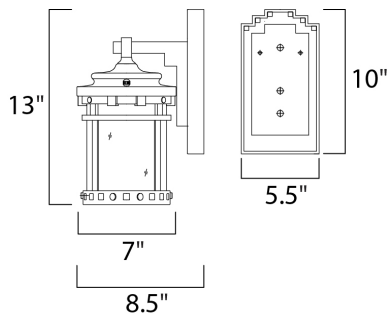

MEASUREMENTS

DIMENSION : 7" W x 13" H x 8.5" Ext
 BACK PLATE : 5.5" W x 10" H x 4" HCO
 HANGING WEIGHT : 4.62 lb

LAMPING

INPUT VOLTAGE : 120V
 LUMENS : 1,150 Rated
 BULB : 1 x 60W Incandescent E26 Medium , 60W Total
 BULB INCLUDED : (Not Included)
 DIMMABLE : Yes