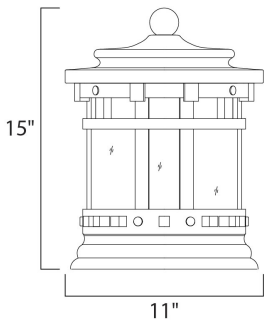

MEASUREMENTS

DIMENSION : 11" W x 15" H
 HANGING WEIGHT : 8.14 lb

LAMPING

INPUT VOLTAGE : 120V
 LUMENS : 2,016 Rated
 BULB : 3 x 40W Incandescent E12 Candelabra , 120W Total
 BULB INCLUDED : (Not Included)
 DIMMABLE : Yes