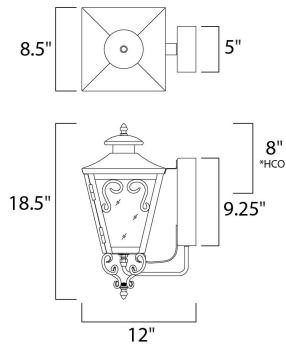

PRODUCT DESCRIPTION

Cordoba Gas is a traditional, Mediterranean style collection from Maxim Lighting International in Oil Rubbed Bronze finish with Clear glass.

MEASUREMENTS

DIMENSION : 8.5" W x 18.5" H x 12" Ext
BACK PLATE : 5" W x 9.25" H x 8" HCO
HANGING WEIGHT : 10.14 lb

LAMPING

BULB : 0W Total
DIMMABLE :

FINISHES OPTION

Oil Rubbed Bronze

GLASS

Clear CL

MATERIAL

Forged Iron

RATINGS

Wet Location

ADDITIONAL

OPERATING TEMPERATURE:
-20°C (-4°F), 40°C (104°F)

Always consult a qualified electrician before installing any lighting product.