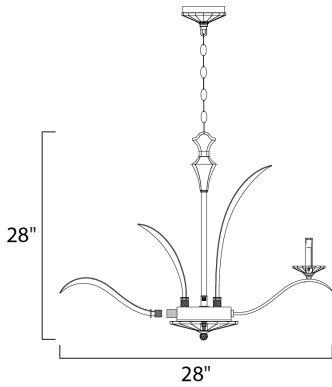

**PRODUCT DESCRIPTION**

In an exclusive design, bent, Beveled Crystal pairs with a highly Plated Silver finish in a fountain of eye-catching splendor. Our proprietary crystal mounting system and hand-cut bobeches, fonts and canopy covers make the Paradise Collection one of a kind. U.S. PAT. NO. D602,190 S

**MEASUREMENTS**

DIMENSION : 28" W x 28" H  
 HANGING WEIGHT : 25.18 lb

**LAMPING**

INPUT VOLTAGE : 120V  
 LUMENS : 3,360 Rated  
 BULB : 5 x 60W Incandescent E12 Candelabra , 300W Total  
 BULB INCLUDED : (Not Included)  
 DIMMABLE : Yes

**FINISHES OPTION**

 Plated Silver

**GLASS**

Beveled Crystal BC

**MATERIAL**

Glass + Steel

**RATINGS**

cETLus  
 Dry Location