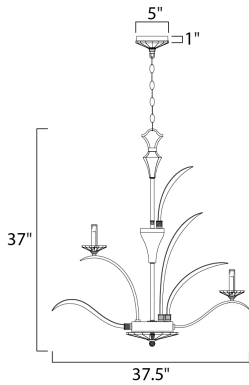

PRODUCT DESCRIPTION

In an exclusive design, bent, Beveled Crystal pairs with a highly Plated Silver finish in a fountain of eye-catching splendor. Our proprietary crystal mounting system and hand-cut bobeches, fonts and canopy covers make the Paradise Collection one of a kind. U.S. PAT. NO. D602,190 S

FINISHES OPTION

Plated Silver

GLASS

Beveled Crystal BC

MATERIAL

Glass + Steel

RATINGS

cETLus
Dry Location

ADDITIONAL

RATED LIFE 1500 Hours
OPERATING TEMPERATURE:
-20°C (-4°F), 40°C (104°F)

MEASUREMENTS

DIMENSION : 37.5" W x 37" H
CANOPY : 5" W x 1" H
HANGING WEIGHT : 36.96 lb

LAMPING

INPUT VOLTAGE : 120V
LUMENS : 6,048 Rated
BULB : 9 x 60W Incandescent E12 Candelabra , 540W Total
BULB INCLUDED : (Not Included)
DIMMABLE : Yes